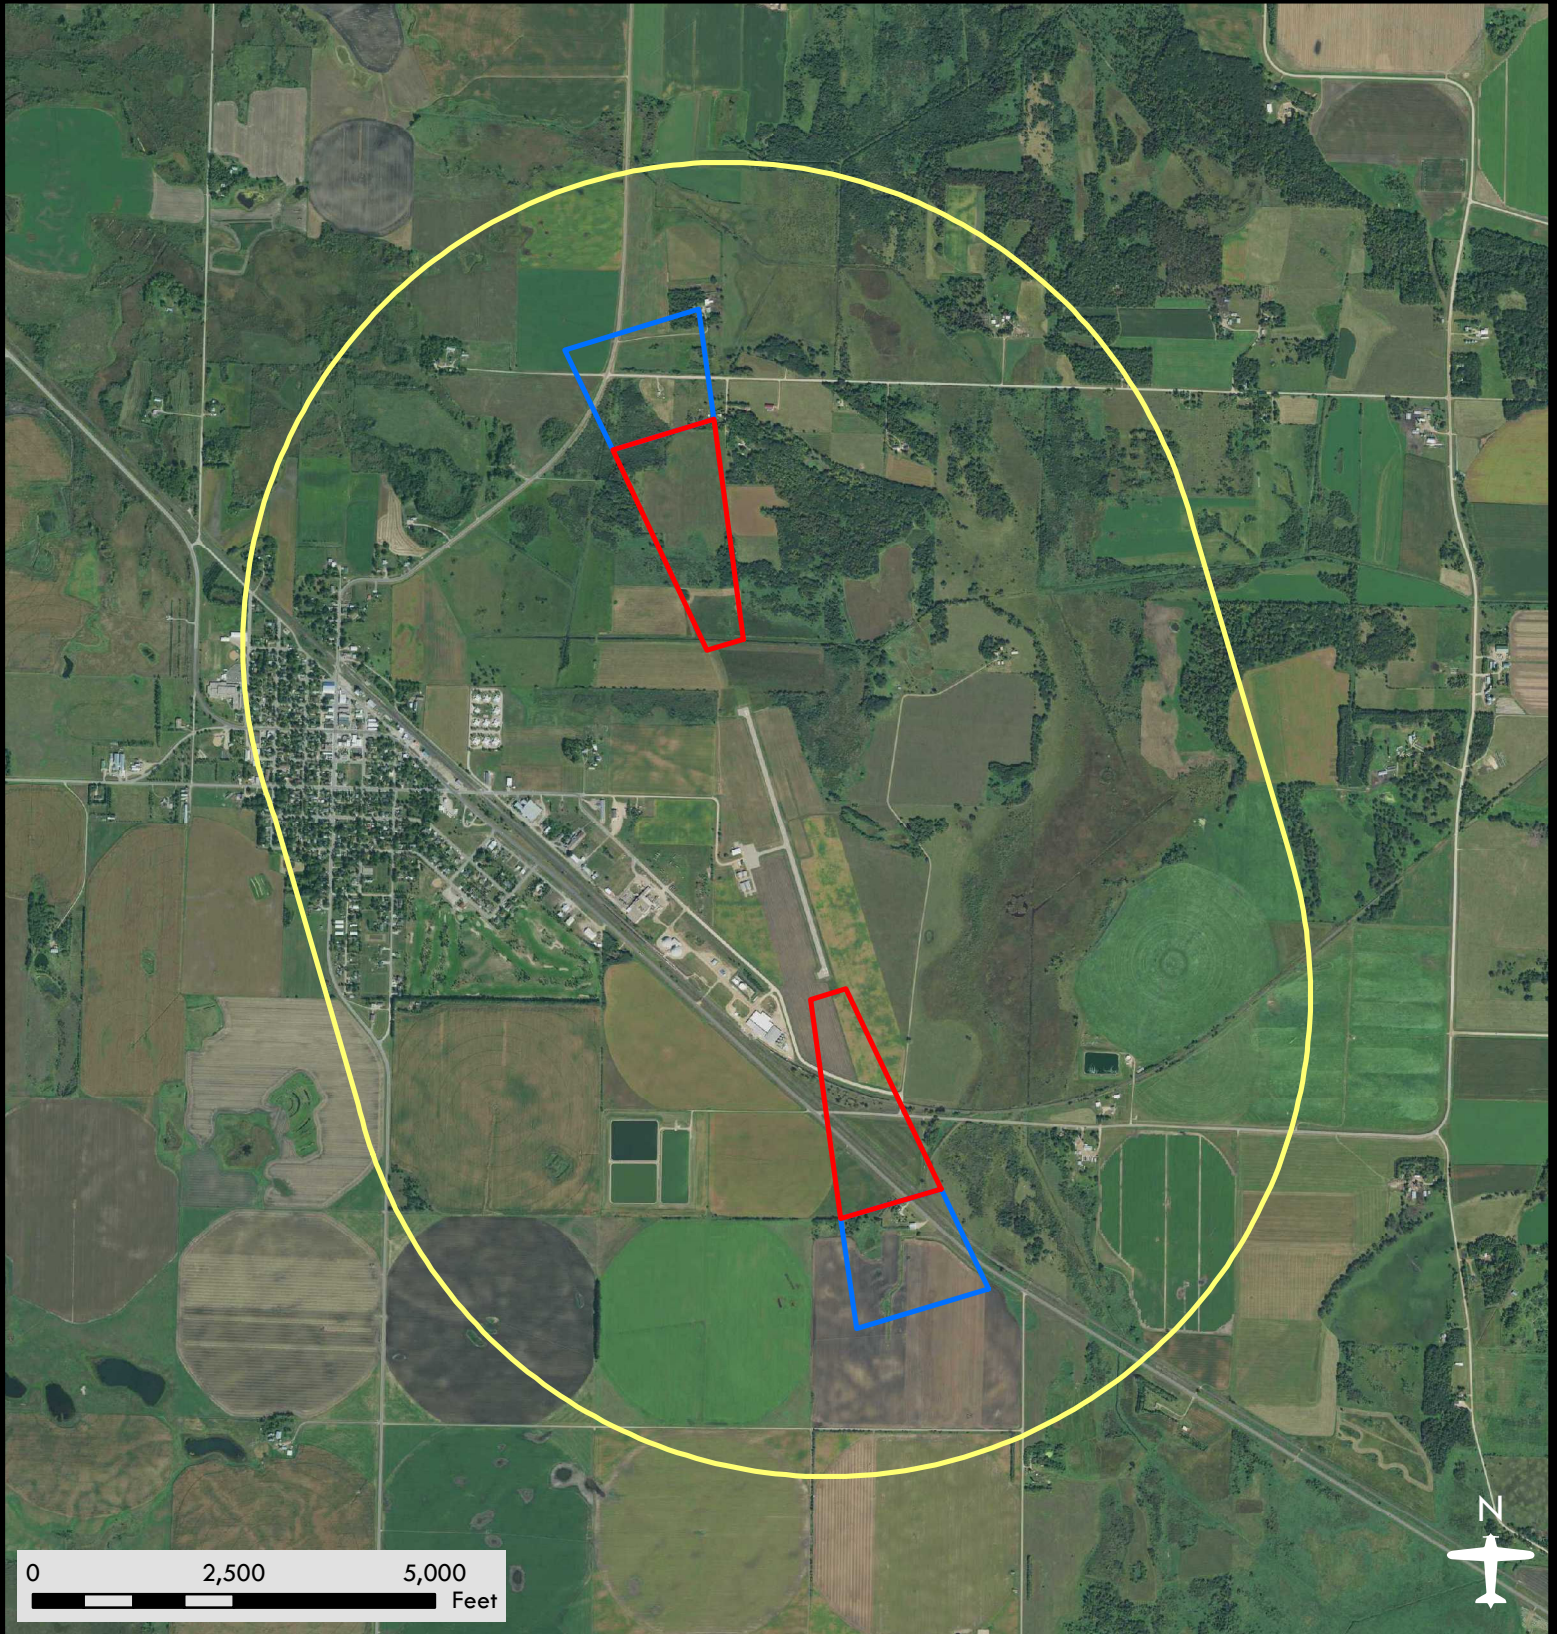

Brooten Municipal Airport

Airport Safety Zones

Date: 08/08/2018

Legend

-  Zone A
-  Zone B
-  Zone C

DISCLAIMER: This is not an official zoning map. To view the official map and ordinance for this airport, please visit the Airport Zoning Information Warehouse at <https://www.dot.state.mn.us/aero/planning/zoning-warehouse.html>. The State of Minnesota makes no representations or warranties expressed or implied, with respect to the reuse of the data provided herewith regardless of its format or the means of its transmission. There is no guarantee or representation to the user as to the accuracy, currency, suitability, or reliability of this data for any purpose. The user accepts the data "as is." The State of Minnesota assumes no responsibility for loss or damage incurred as a result of any user's reliance on this data. All maps and other material provided herein are protected by copyright. Permission is granted to copy and use the materials herein.